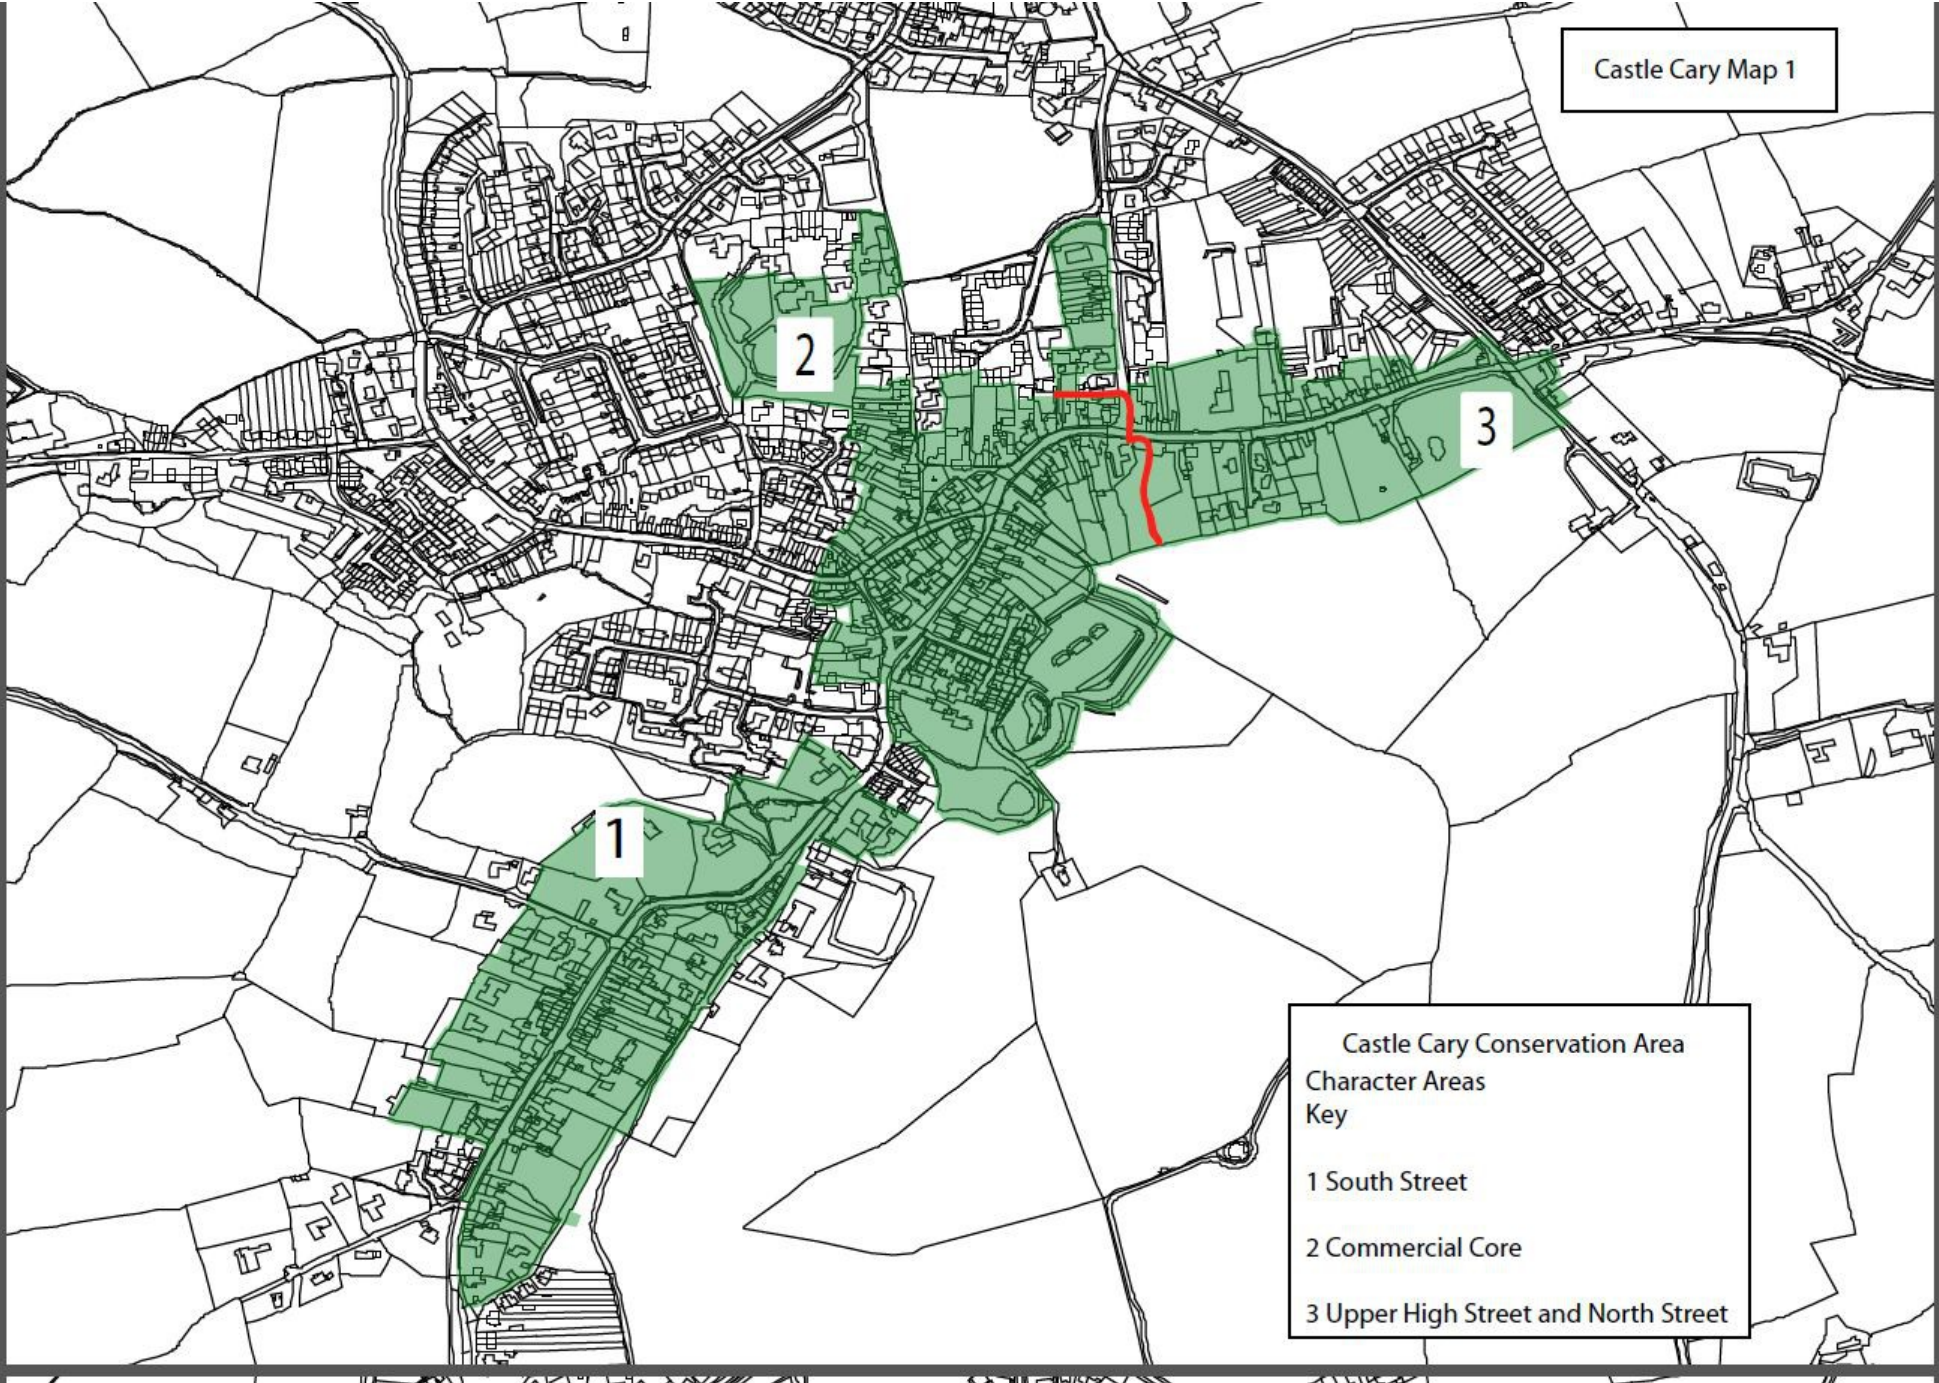

Castle Cary Map 1

Castle Cary Conservation Area
Character Areas
Key

- 1 South Street
- 2 Commercial Core
- 3 Upper High Street and North Street