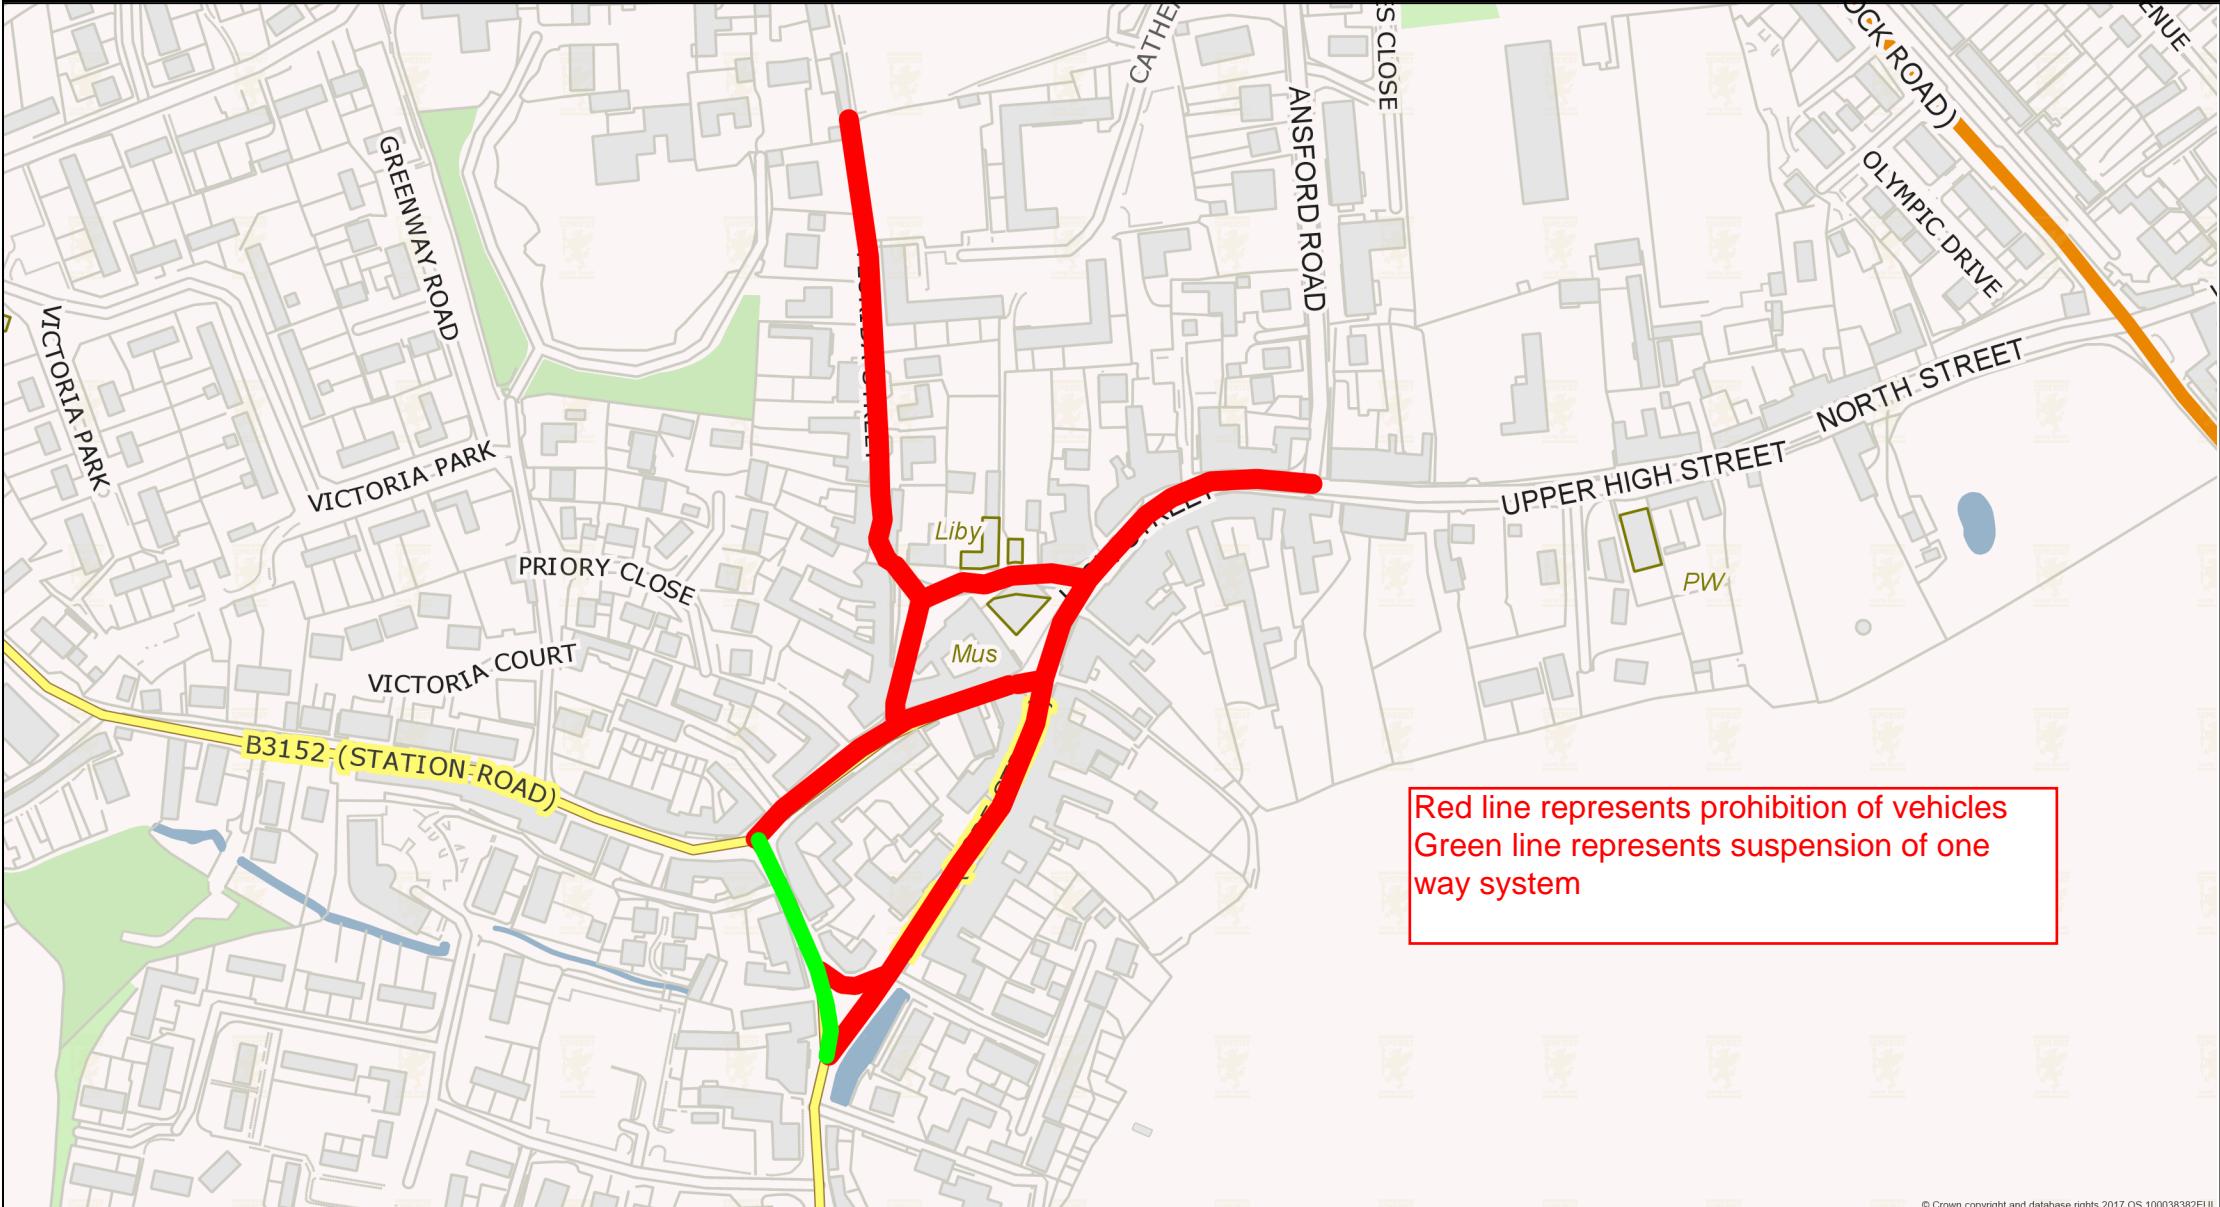

Plan Eat:Castle Cary - Temporary Prohibition of Vehicles and Temporary Suspension of One Way